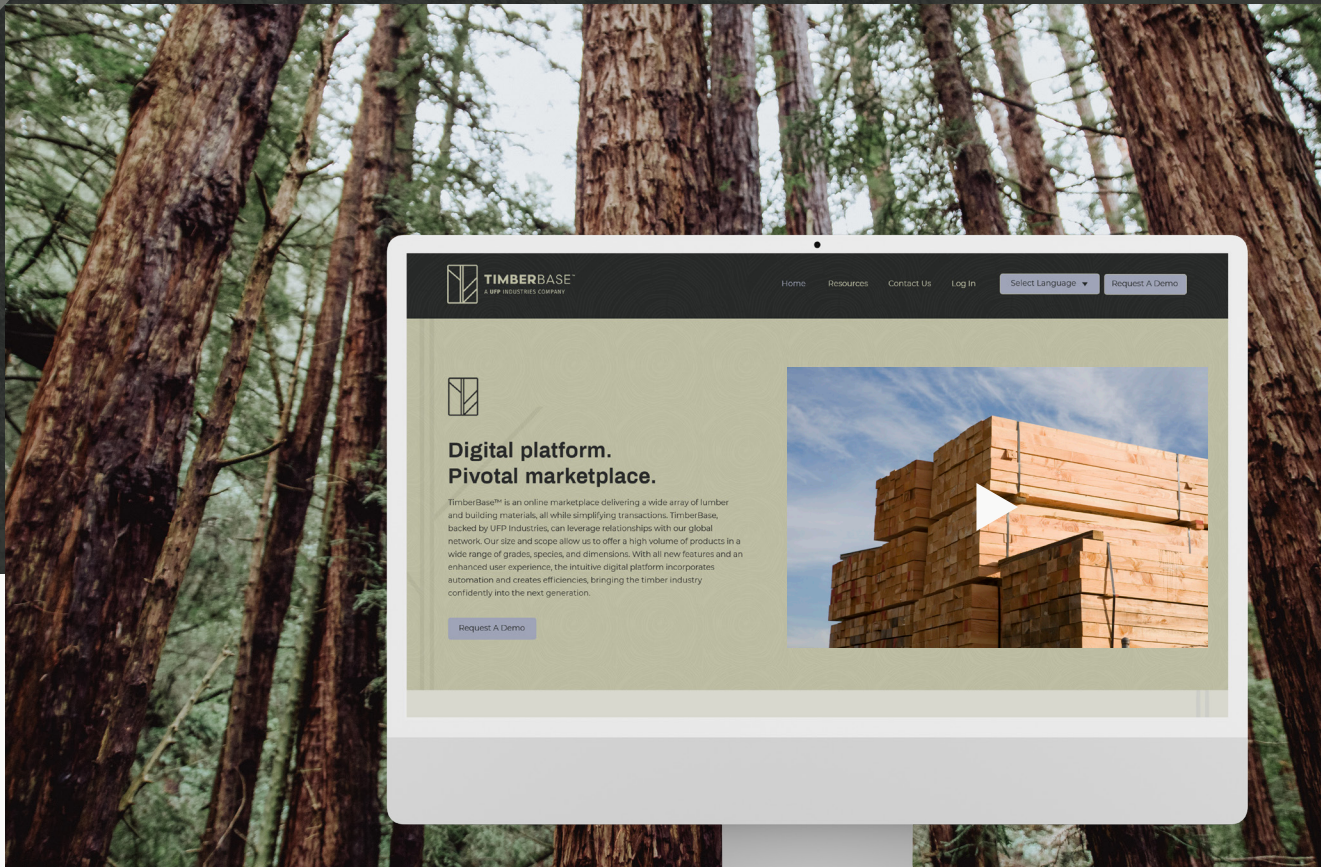

# GIVING THE TIMBER INDUSTRY A SOLID BASE.

TimberBase™ is the lumber industry's most advanced sales platform, connecting thousands of buyers and sellers worldwide.

## HOW EVERYONE GETS ON BOARD.

TimberBase is where buyers and sellers meet. Uniting global markets and automating international transactions, our digital platform brings procurement and logistics to the highest possible level. The integrated features are intuitive and reliable, and everyone benefits with immediate, real-time market opportunities. Quickly and easily create standardized requests, customize bidding, and capitalize on package deals. TimberBase users enjoy complete transparency over every step of the buying and selling process.

# NEVER GET LOST IN THE WOODS.

No matter how great a tool is, to achieve worldwide adoption it must be easy for anyone to use. The TimberBase digital platform streamlines the buying and selling process through an intuitive interface that is supported by a team of multi-lingual experts that are standing by 24/7. TimberBase has